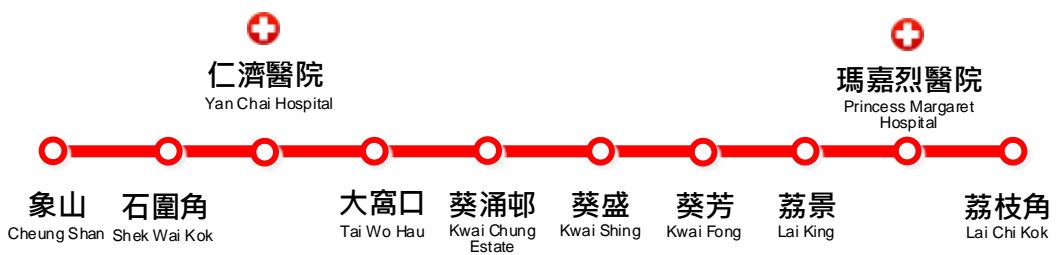

新服務
New Service

32H

象山 Cheung Shan

荔枝角 Lai Chi Kok

詳細巴士站位置請查閱背頁
Not all bus stops are shown below. Please refer to complete bus stop lists to refer to.

2018年4月6日生效 Effective from 6 April 2018

方便! Convenient!

全日服務途經仁濟醫院及瑪嘉烈醫院

Whole Day Service To Yan Chai Hospital And Princess Margaret Hospital

時間表 Timetable

| 時段Period | 班次(分鐘) Frequency(min) | 時段Period | 班次(分鐘) Frequency(min) |
|----------------------|-----------------------|-------------|-----------------------|
| 往 荔枝角 To Lai Chi Kok | | 每天Everyday | 往 象山 To Cheung Shan |
| 0800 – 0830 | 30 | 0930 – 2030 | 60 |
| 0830 – 1930 | 60 | | |