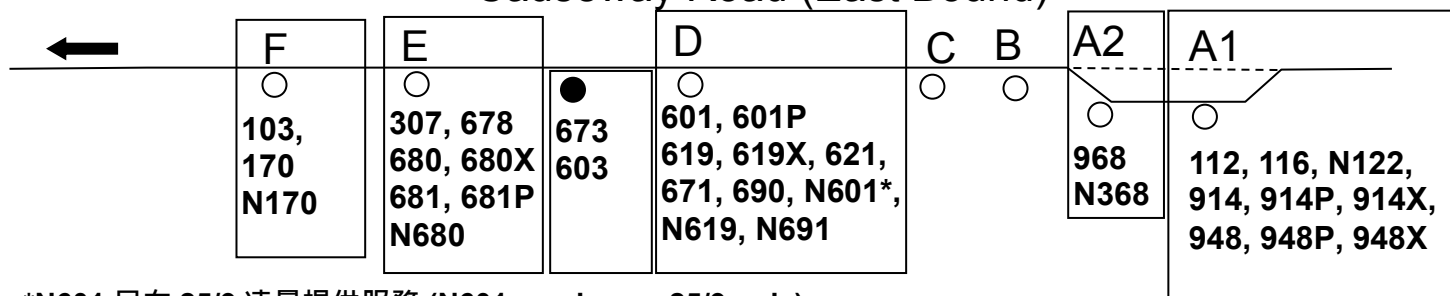

服務改動
Service Adjustment

顧客服務熱線 2745 4466
Customer Service Hotline www.kmb.hk

維園正門巴士站

中秋綵燈會 – 巴士站臨時安排

Victoria Park Main Entrance Bus Stop

Mid-Autumn Lantern Display – Temporary Bus Stop Arrangement

由	2018年9月21日	10:00AM
至	2018年9月26日	10:00AM (預計)
詳情	臨時重組為: <u>A1 區</u> (Rt.112/116/914/914P/914X/948/948P/948X/N122) / <u>A2 區</u> (Rt.968/N368) / <u>B 區</u> / <u>C 區</u> / <u>D 區</u> (Rt.601/601P/619/619X/621/671/690/N601/N619/N691) / <u>E 區</u> (Rt.307/678/680/680X/681/681P/N680) / <u>F 區</u> (Rt.103/170/N170)	

From	21 Sep 2018	10:00AM
To	26 Sep 2018	10:00AM (Estimated)
Details	Temporary relocated by: <u>Zone A1 Stop</u> (Rt.112/116/914/914P/914X/948/948P/948X/N122) / <u>Zone A2 Stop</u> (Rt.968/N368) / <u>Zone B Stop</u> / <u>Zone C Stop</u> / <u>Zone D Stop</u> (Rt.601/601P/619/619X/621/671/690/N601/N619/N691) / <u>Zone E Stop</u> (Rt.307/678/680/680X/681/681P/N680) / <u>Zone F Stop</u> (Rt.103/170/N170)	

高士威道(東行)

Causeway Road (East Bound)

*N601 只在 25/9 凌晨提供服務 (N601 service on 25/9 only)