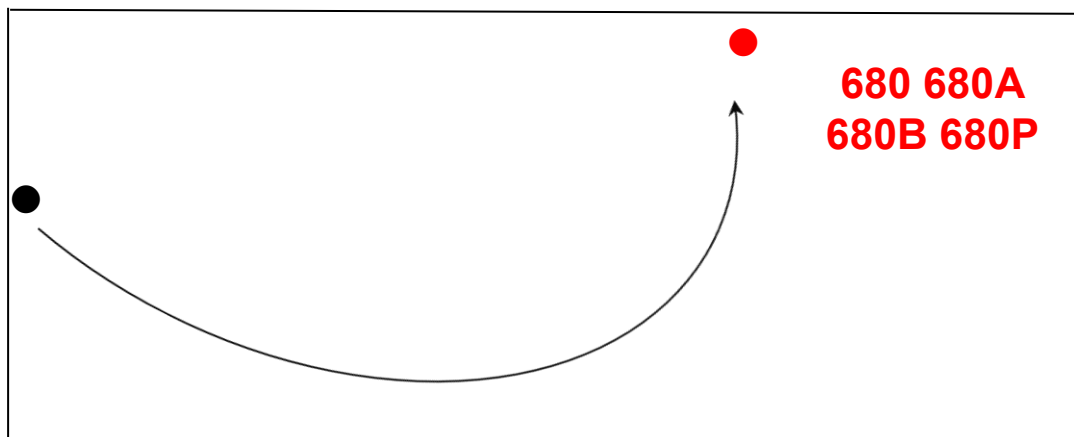

Bus Stop	Lippo Centre stop, Cotton Tree Drive
Date	2 Aug 2020
Time	From First Departure
Details	Relocates to Admiralty Centre Stop, Harcourt Road (Same stop with Rt. 601)

夏慤道
Harcourt Road

紅棉路
Cotton Tree
Drive